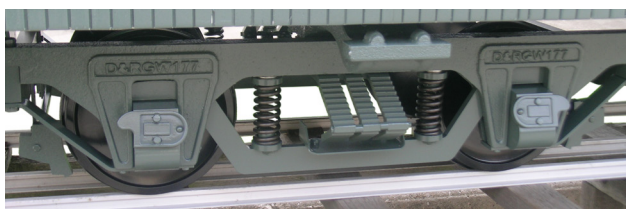

JACKSON & SHARP COACH

2 1/2" SCALE • 7 1/2" GAUGE

T7601-1A D&RGW #256

Ball Bearing Passenger Trucks

SPECIFICATIONS

Scale:	2 1/2"
Gauge:	7 1/2"
Length:	117" (2971.8 mm)
Width:	22" (558.8 mm)
Height:	32" (812.8 mm)

Passenger Car Interior

FEATURES

- Steel chassis, Steel body with wood sides
- Ball bearing passenger trucks
- Fully assembled

SKU

DESCRIPTION

T760-11	J&S Coach D&RGW Green, 1 car Available Road Numbers - A)256, B)280, C)304, D) 305
T760-13	J&S Coach D&RGW Bumble Bee Yellow Double Strip, 1 car Available Road Numbers - A)286, B)306, C)320, D) 331